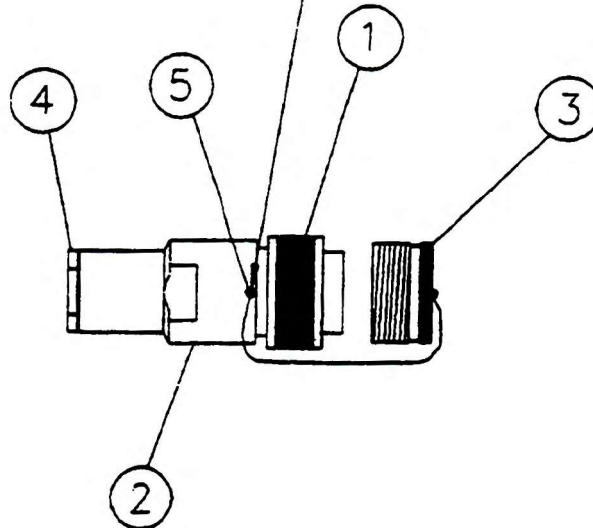

NOTE: SCREW TO HOUSING CONNECTION
MUST BE WATER TIGHT.

WIRING DETAIL

NOTES:

 = 4.7 kΩ RESISTOR (1/4 W)

NC = NOT CONNECTED

CONNECTOR ASSEMBLY