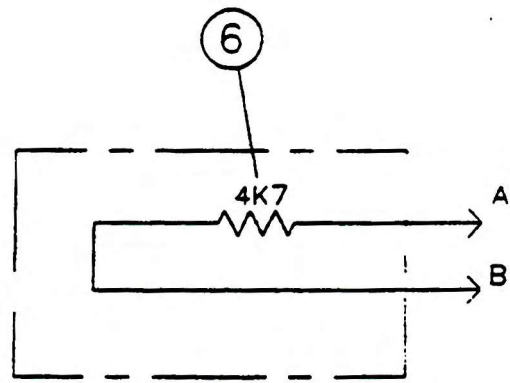

NOTE: SCREW TO HOUSING CONNECTION
MUST BE WATER TIGHT.

WIRING DETAIL

NOTES:

 = 4.7 kΩ RESISTOR (1/4 W)

NC = NOT CONNECTED

CONNECTOR ASSEMBLY